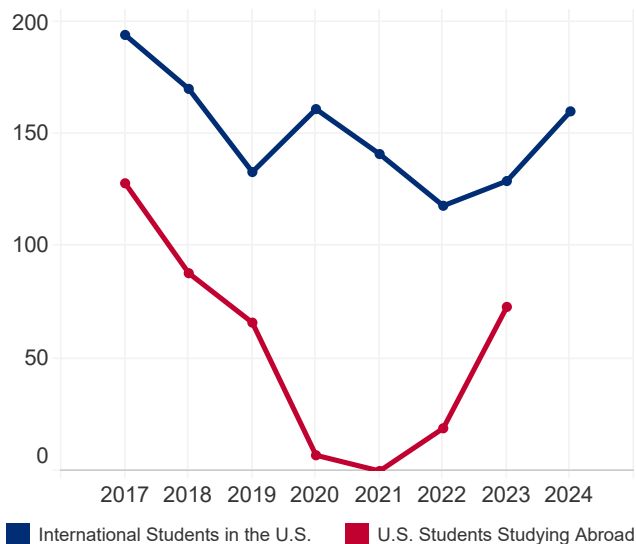

Grenada

114,621

Total Population¹

13.6%

Population Aged 15-24¹

156

International Student Place of Origin Ranking, 2023/24

97

U.S. Study Abroad Destination Ranking, 2022/23

N/A

International Student Economic Impact, 2023²

STUDENT MOBILITY TOTALS

| Year | International Students | U.S. Study Abroad |
|---------|------------------------|-------------------|
| 2023/24 | 160 | N/A |
| 2022/23 | 129 | 73 |
| 2021/22 | 118 | 19 |
| 2020/21 | 141 | 0 |
| 2019/20 | 161 | 7 |
| 2018/19 | 133 | 66 |
| 2017/18 | 170 | 88 |
| 2016/17 | 194 | 128 |

2016/17-2023/24

INTERNATIONAL STUDENTS BY ACADEMIC LEVEL

| Academic Level | 2022/23 | 2023/24 | Total | Change |
|----------------|---------|---------|-------|--------|
| Undergraduate | 69 | 86 | 53.8% | 24.6% |
| Graduate | 45 | 52 | 32.5% | 15.6% |
| Non-Degree | 1 | 6 | 3.8% | 500.0% |
| OPT | 14 | 16 | 10.0% | 14.3% |