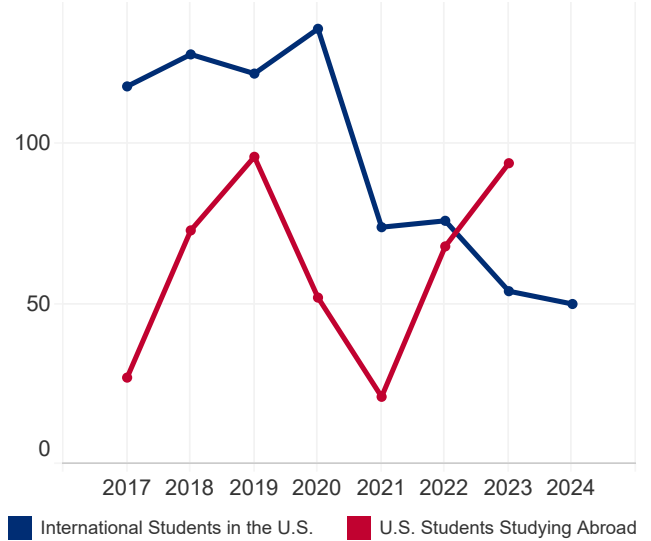

Country and Area Facts and Figures 2024

Curacao

153,289

Total Population¹

12.7%

Population Aged
15-24¹

181

International Student
Place of Origin
Ranking, 2023/24

94

U.S. Study Abroad
Destination Ranking,
2022/23

N/A

International Student
Economic Impact,
2023²

STUDENT MOBILITY TOTALS

Year	International Students	U.S. Study Abroad
2023/24	50	N/A
2022/23	54	94
2021/22	76	68
2020/21	74	21
2019/20	136	52
2018/19	122	96
2017/18	128	73
2016/17	118	27

2016/17-2023/24

INTERNATIONAL STUDENTS BY ACADEMIC LEVEL

Academic Level	2022/23	2023/24	Total	Change
Undergraduate	38	30	60.0%	-21.1%
Graduate	5	9	18.0%	80.0%
Non-Degree	2	0	0.0%	-100.0%
OPT	9	11	22.0%	22.2%