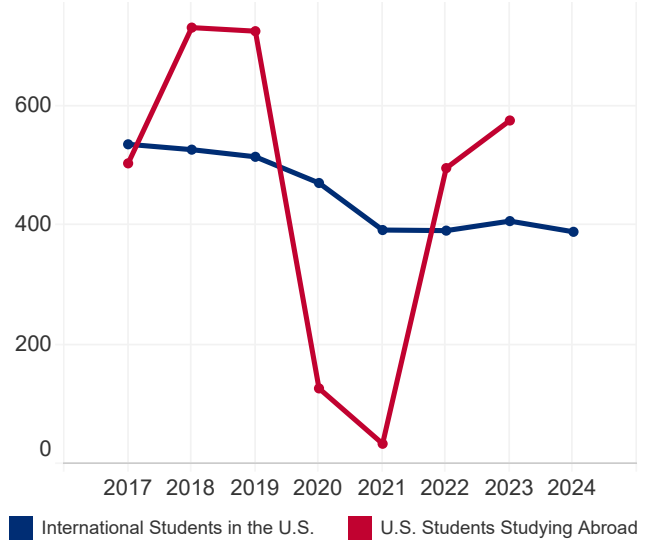

Croatia

4,150,116

Total Population¹

10.0%

Population Aged 15-24¹

112

International Student Place of Origin Ranking, 2023/24

53

U.S. Study Abroad Destination Ranking, 2022/23

\$22,000,000

International Student Economic Impact, 2023²

STUDENT MOBILITY TOTALS

| Year | International Students | U.S. Study Abroad |
|---------|------------------------|-------------------|
| 2023/24 | 390 | N/A |
| 2022/23 | 408 | 577 |
| 2021/22 | 392 | 497 |
| 2020/21 | 393 | 34 |
| 2019/20 | 472 | 127 |
| 2018/19 | 516 | 727 |
| 2017/18 | 528 | 733 |
| 2016/17 | 537 | 505 |

2016/17-2023/24

INTERNATIONAL STUDENTS BY ACADEMIC LEVEL

| Academic Level | 2022/23 | 2023/24 | Total | Change |
|----------------|---------|---------|-------|--------|
| Undergraduate | 211 | 205 | 52.6% | -2.8% |
| Graduate | 123 | 122 | 31.3% | -0.8% |
| Non-Degree | 10 | 6 | 1.5% | -40.0% |
| OPT | 64 | 57 | 14.6% | -10.9% |