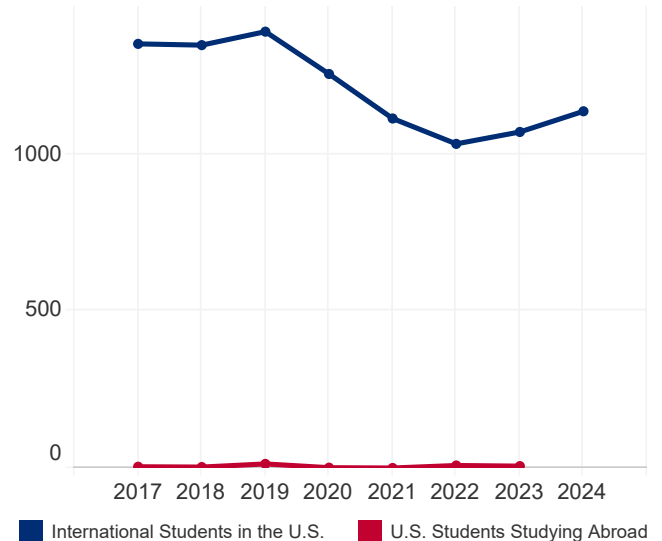

Côte d'Ivoire

29,981,758
Total Population¹

20.9%
Population Aged
15-24¹

78
International Student
Place of Origin
Ranking, 2023/24

152
U.S. Study Abroad
Destination Ranking,
2022/23

N/A
International Student
Economic Impact,
2023²

STUDENT MOBILITY TOTALS

Year	International Students	U.S. Study Abroad
2023/24	1,138	N/A
2022/23	1,072	6
2021/22	1,034	8
2020/21	1,115	0
2019/20	1,257	1
2018/19	1,392	13
2017/18	1,349	3
2016/17	1,353	4

2016/17-2023/24

INTERNATIONAL STUDENTS BY ACADEMIC LEVEL

Academic Level	2022/23	2023/24	Total	Change
Undergraduate	567	547	48.1%	-3.5%
Graduate	273	276	24.3%	1.1%
Non-Degree	67	105	9.2%	56.7%
OPT	165	210	18.5%	27.3%

STUDENT VISAS ISSUED