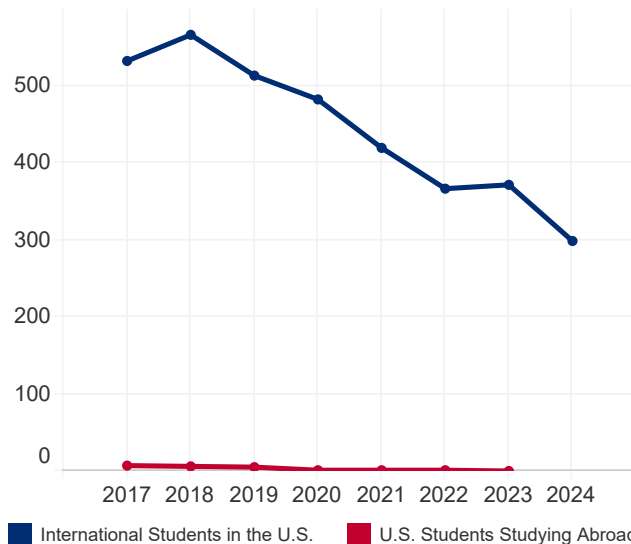

Burkina Faso

23,042,199
Total Population¹

20.9%
Population Aged
15-24¹

126
International Student
Place of Origin
Ranking, 2023/24

N/A
U.S. Study Abroad
Destination Ranking,
2022/23

N/A
International Student
Economic Impact,
2023²

STUDENT MOBILITY TOTALS

Year	International Students	U.S. Study Abroad
2023/24	299	N/A
2022/23	372	0
2021/22	367	1
2020/21	420	1
2019/20	483	1
2018/19	514	5
2017/18	567	6
2016/17	533	7

2016/17-2023/24

INTERNATIONAL STUDENTS BY ACADEMIC LEVEL