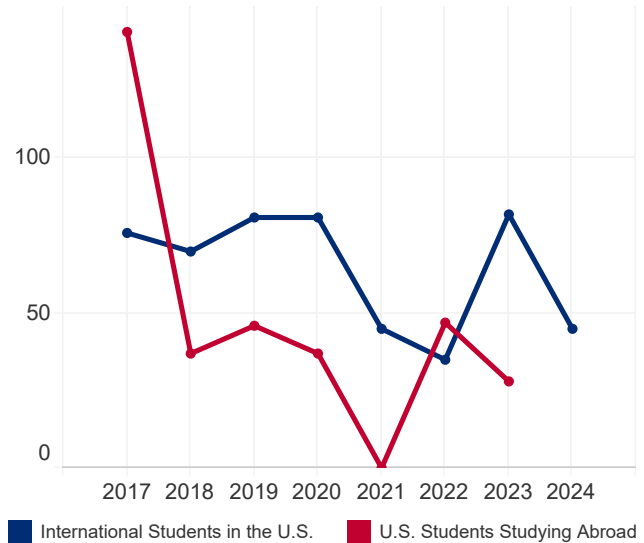

British Virgin Islands

40,102

Total Population¹

N/A

Population Aged 15-24¹

183

International Student Place of Origin Ranking, 2023/24

125

U.S. Study Abroad Destination Ranking, 2022/23

N/A

International Student Economic Impact, 2023²

STUDENT MOBILITY TOTALS

2016/17-2023/24

Year	International Students	U.S. Study Abroad
2023/24	45	N/A
2022/23	82	28
2021/22	35	47
2020/21	45	0
2019/20	81	37
2018/19	81	46
2017/18	70	37
2016/17	76	141

INTERNATIONAL STUDENTS BY ACADEMIC LEVEL

Academic Level	2022/23	2023/24	Total	Change
Undergraduate	65	37	82.2%	-43.1%
Graduate	13	7	15.6%	-46.2%
Non-Degree	1	1	2.2%	0.0%
OPT	3	0	0.0%	-100.0%

STUDENT VISAS ISSUED