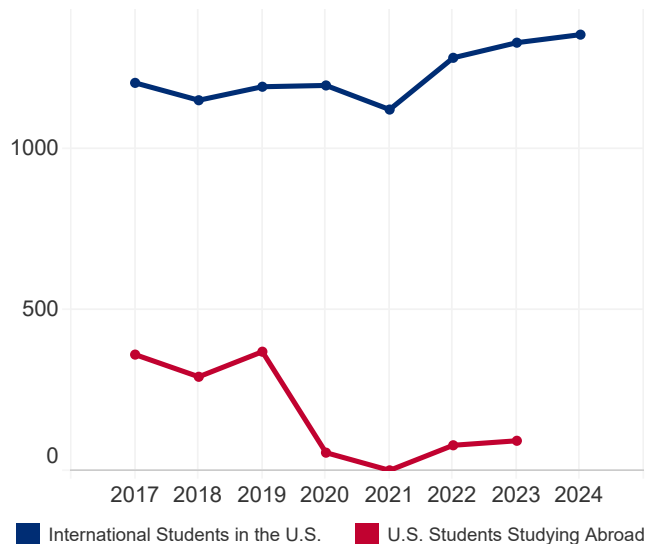

Country and Area Facts and Figures 2024

Bolivia

12,311,974
Total Population¹

18.8%
Population Aged
15-24¹

70
International Student
Place of Origin
Ranking, 2023/24

94
U.S. Study Abroad
Destination Ranking,
2022/23

N/A
International Student
Economic Impact,
2023²

STUDENT MOBILITY TOTALS

Year	International Students	U.S. Study Abroad
2023/24	1,357	N/A
2022/23	1,332	94
2021/22	1,285	80
2020/21	1,124	2
2019/20	1,199	57
2018/19	1,195	371
2017/18	1,153	293
2016/17	1,207	362

2016/17-2023/24

INTERNATIONAL STUDENTS BY ACADEMIC LEVEL

Academic Level	2022/23	2023/24	Total	Change
Undergraduate	765	754	55.6%	-1.4%
Graduate	275	288	21.2%	4.7%
Non-Degree	65	50	3.7%	-23.1%
OPT	227	265	19.5%	16.7%