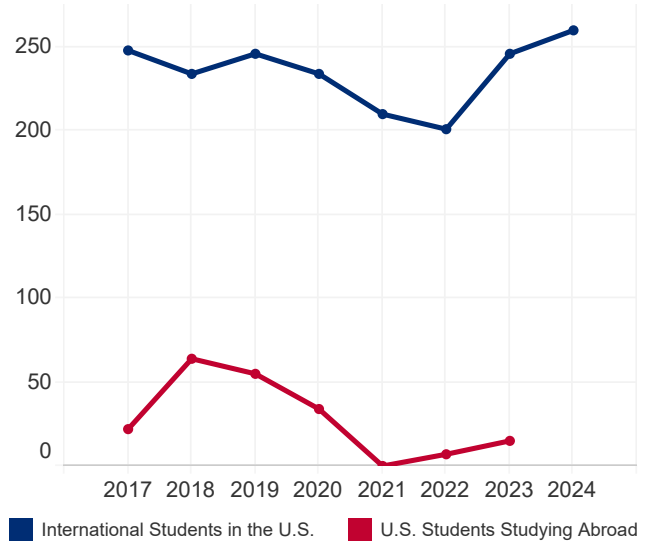

Benin

14,697,052
Total Population¹

19.8%
Population Aged
15-24¹

131
International Student
Place of Origin
Ranking, 2023/24

139
U.S. Study Abroad
Destination Ranking,
2022/23

N/A
International Student
Economic Impact,
2023²

STUDENT MOBILITY TOTALS

Year	International Students	U.S. Study Abroad
2023/24	260	N/A
2022/23	246	15
2021/22	201	7
2020/21	210	0
2019/20	234	34
2018/19	246	55
2017/18	234	64
2016/17	248	22

2016/17-2023/24

INTERNATIONAL STUDENTS BY ACADEMIC LEVEL

Academic Level	2022/23	2023/24	Total	Change
Undergraduate	123	122	46.9%	-0.8%
Graduate	87	83	31.9%	-4.6%
Non-Degree	14	26	10.0%	85.7%
OPT	22	29	11.2%	31.8%

STUDENT VISAS ISSUED