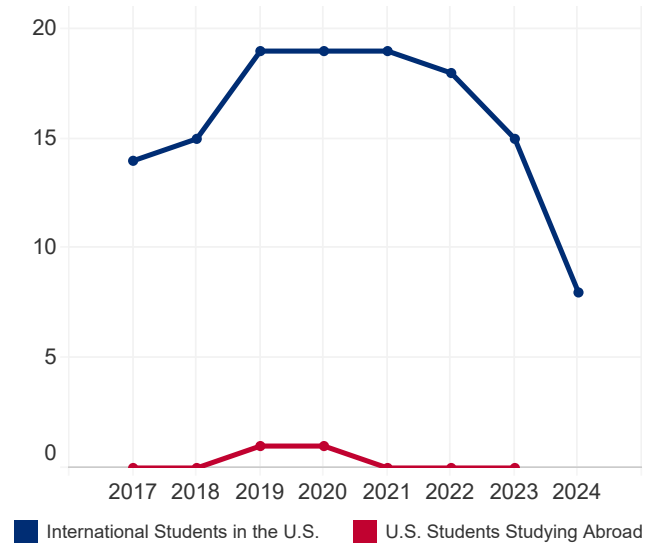

Country and Area Facts and Figures 2024

Anguilla

19,416

Total Population¹

13.4%

Population Aged
15-24¹

202

International Student
Place of Origin
Ranking, 2023/24

N/A

U.S. Study Abroad
Destination Ranking,
2022/23

N/A

International Student
Economic Impact,
2023²

STUDENT MOBILITY TOTALS

Year	International Students	U.S. Study Abroad
2023/24	8	N/A
2022/23	15	0
2021/22	18	0
2020/21	19	0
2019/20	19	1
2018/19	19	1
2017/18	15	0
2016/17	14	0

2016/17-2023/24

INTERNATIONAL STUDENTS BY ACADEMIC LEVEL

Academic Level	2022/23	2023/24	Total	Change
Undergraduate	11	8	100.0%	-27.3%
Graduate	2	0	0.0%	-100.0%
Non-Degree	0	0	0.0%	0.0%
OPT	2	0	0.0%	-100.0%