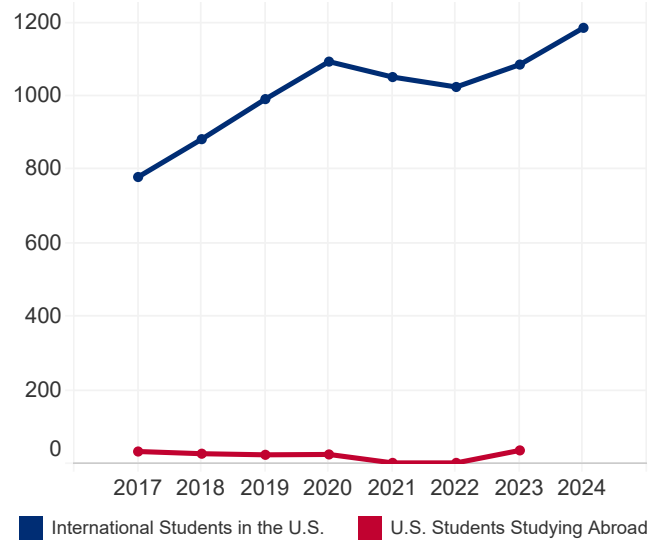

Albania

3,107,100
Total Population¹

12.1%
Population Aged
15-24¹

77
International Student
Place of Origin
Ranking, 2023/24

116
U.S. Study Abroad
Destination Ranking,
2022/23

N/A
International Student
Economic Impact,
2023²

STUDENT MOBILITY TOTALS

Year	International Students	U.S. Study Abroad
2023/24	1,187	N/A
2022/23	1,087	37
2021/22	1,026	3
2020/21	1,053	3
2019/20	1,095	26
2018/19	993	25
2017/18	884	28
2016/17	781	34

2016/17-2023/24

INTERNATIONAL STUDENTS BY ACADEMIC LEVEL

Academic Level	2022/23	2023/24	Total	Change
Undergraduate	640	693	58.4%	8.3%
Graduate	269	267	22.5%	-0.7%
Non-Degree	33	47	4.0%	42.4%
OPT	145	180	15.2%	24.1%

STUDENT VISAS ISSUED