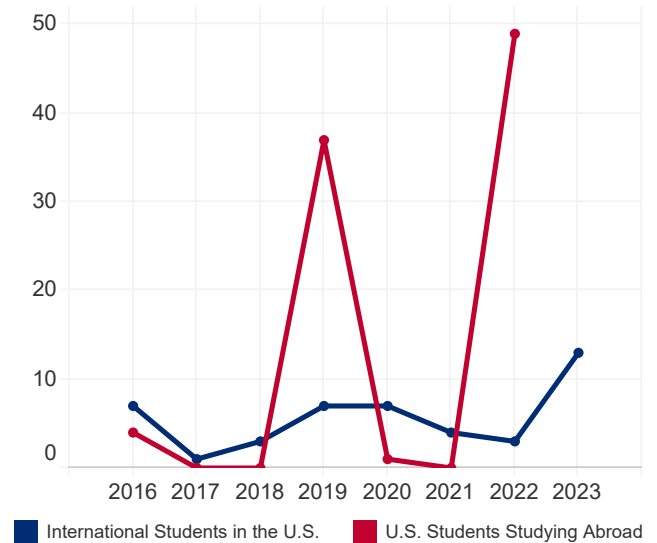

Student Mobility Facts and Figures 2023

French Guiana

294,071

Total Population¹

N/A

Population Aged
15-24¹

195

International Student
Place of Origin
Ranking, 2022/23

96

U.S. Study Abroad
Destination Ranking,
2021/22

N/A

International Student
Economic Impact,
2022²

STUDENT MOBILITY TOTALS

Year	International Students	U.S. Study Abroad
2022/23	13	N/A
2021/22	3	49
2020/21	4	0
2019/20	7	1
2018/19	7	37
2017/18	3	0
2016/17	1	0
2015/16	7	4

2015/16-2022/23

INTERNATIONAL STUDENTS BY ACADEMIC LEVEL

Academic Level	2021/22	2022/23	Total	Change
Undergraduate	2	3	23.1%	50.0%
Graduate	1	0	0.0%	-100.0%
Non-Degree	0	10	76.9%	0.0%
OPT	0	0	0.0%	0.0%

STUDENT VISAS ISSUED