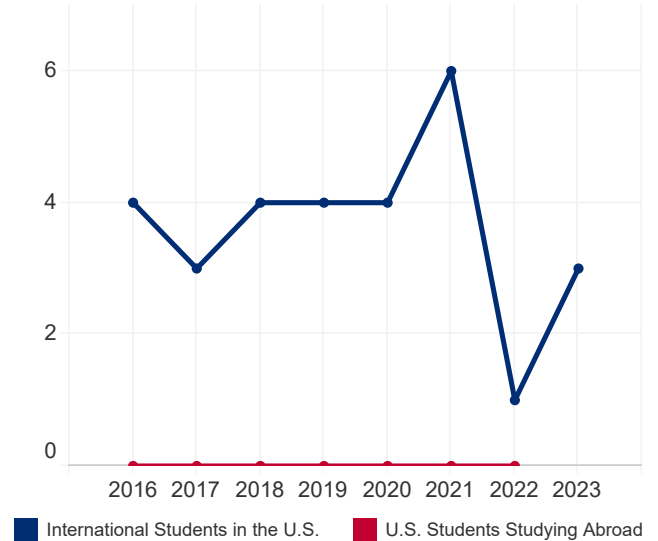

## Tuvalu

**11,639**

Total Population<sup>1</sup>

**16.1%**

Population Aged  
15-24<sup>1</sup>

**N/A**

International Student  
Place of Origin  
Ranking, 2022/23

**N/A**

U.S. Study Abroad  
Destination Ranking,  
2021/22

**N/A**

International Student  
Economic Impact,  
2022<sup>2</sup>

### STUDENT MOBILITY TOTALS

Year	International Students	U.S. Study Abroad
2022/23	3	N/A
2021/22	1	0
2020/21	6	0
2019/20	4	0
2018/19	4	0
2017/18	4	0
2016/17	3	0
2015/16	4	0

2015/16-2022/23