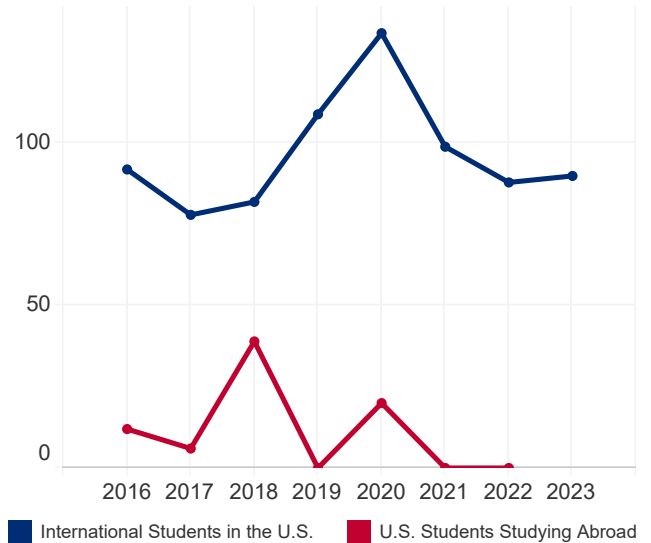

## Sint Maarten

**45,677**

Total Population<sup>1</sup>

**11.9%**

Population Aged  
15-24<sup>1</sup>

**168**

International Student  
Place of Origin  
Ranking, 2022/23

**N/A**

U.S. Study Abroad  
Destination Ranking,  
2021/22

**N/A**

International Student  
Economic Impact,  
2022<sup>2</sup>

### STUDENT MOBILITY TOTALS

Year	International Students	U.S. Study Abroad
2022/23	90	N/A
2021/22	88	0
2020/21	99	0
2019/20	134	20
2018/19	109	0
2017/18	82	39
2016/17	78	6
2015/16	92	12

2015/16-2022/23

### INTERNATIONAL STUDENTS BY ACADEMIC LEVEL

Academic Level	2021/22	2022/23	Total	Change
Undergraduate	73	81	90.0%	11.0%
Graduate	4	8	8.9%	100.0%
Non-Degree	0	0	0.0%	0.0%
OPT	11	1	1.1%	-90.9%