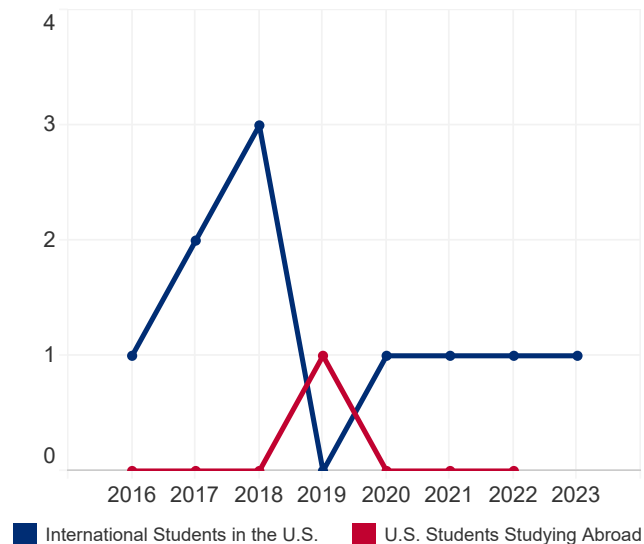

Student Mobility Facts and Figures 2023

São Tomé & Príncipe

220,372

Total Population¹

22.1%

Population Aged
15-24¹

N/A

International Student
Place of Origin
Ranking, 2022/23

N/A

U.S. Study Abroad
Destination Ranking,
2021/22

N/A

International Student
Economic Impact,
2022²

STUDENT MOBILITY TOTALS

Year	International Students	U.S. Study Abroad
2022/23	1	N/A
2021/22	1	0
2020/21	1	0
2019/20	1	0
2018/19	0	1
2017/18	3	0
2016/17	2	0
2015/16	1	0

2015/16-2022/23

INTERNATIONAL STUDENTS BY ACADEMIC LEVEL

Academic Level	2021/22	2022/23	Total	Change
Undergraduate	1	0	0.0%	-100.0%
Graduate	0	1	100.0%	0.0%
Non-Degree	0	0	0.0%	0.0%
OPT	0	0	0.0%	0.0%

STUDENT VISAS ISSUED