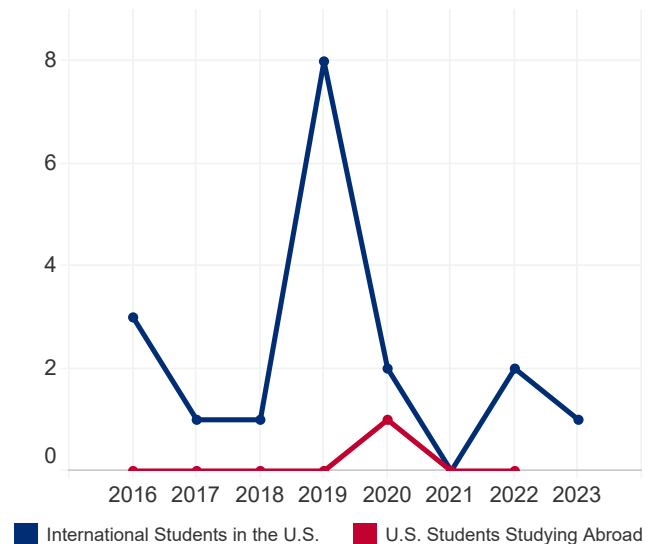

## Saint Helena

**7,935**

Total Population<sup>1</sup>

**11.6%**

Population Aged  
15-24<sup>1</sup>

**N/A**

International Student  
Place of Origin  
Ranking, 2022/23

**N/A**

U.S. Study Abroad  
Destination Ranking,  
2021/22

**N/A**

International Student  
Economic Impact,  
2022<sup>2</sup>

### STUDENT MOBILITY TOTALS

2015/16-2022/23

Year	International Students	U.S. Study Abroad
2022/23	1	N/A
2021/22	2	0
2020/21	0	0
2019/20	2	1
2018/19	8	0
2017/18	1	0
2016/17	1	0
2015/16	3	0

### INTERNATIONAL STUDENTS BY ACADEMIC LEVEL

Academic Level	2021/22	2022/23	Total	Change
Undergraduate	0	1	100.0%	0.0%
Graduate	0	0	0.0%	0.0%
Non-Degree	0	0	0.0%	0.0%
OPT	2	0	0.0%	-100.0%