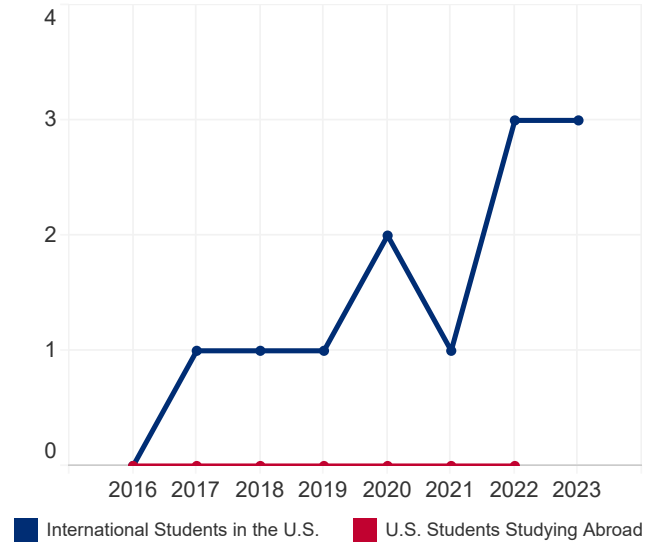

Student Mobility Facts and Figures 2023

Nauru

9,852

Total Population¹

15.7%

Population Aged 15-24¹

N/A

International Student Place of Origin Ranking, 2022/23

N/A

U.S. Study Abroad Destination Ranking, 2021/22

N/A

International Student Economic Impact, 2022²

STUDENT MOBILITY TOTALS

Year	International Students	U.S. Study Abroad
2022/23	3	N/A
2021/22	3	0
2020/21	1	0
2019/20	2	0
2018/19	1	0
2017/18	1	0
2016/17	1	0
2015/16	0	0

2015/16-2022/23

INTERNATIONAL STUDENTS BY ACADEMIC LEVEL

Academic Level	2021/22	2022/23	Total	Change
Undergraduate	0	0	0.0%	0.0%
Graduate	0	0	0.0%	0.0%
Non-Degree	0	0	0.0%	0.0%
OPT	3	3	100.0%	0.0%

STUDENT VISAS ISSUED