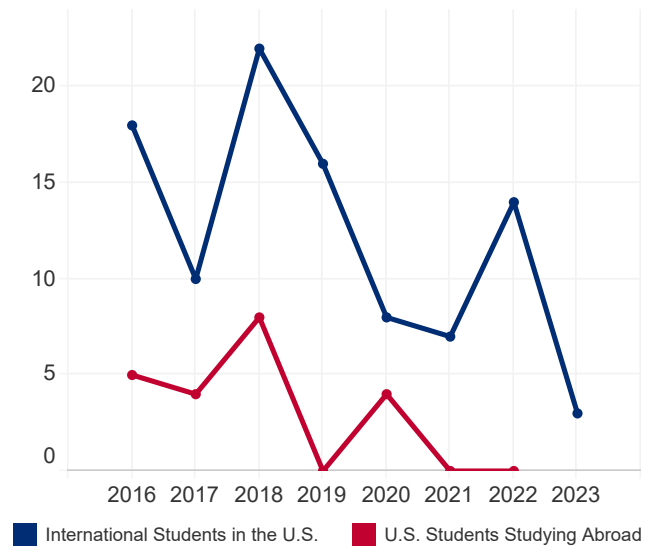

Marshall Islands, Republic of the

80,966

Total Population¹

19.2%

Population Aged 15-24¹

N/A

International Student Place of Origin Ranking, 2022/23

N/A

U.S. Study Abroad Destination Ranking, 2021/22

N/A

International Student Economic Impact, 2022²

STUDENT MOBILITY TOTALS

2015/16-2022/23

Year	International Students	U.S. Study Abroad
2022/23	3	N/A
2021/22	14	0
2020/21	7	0
2019/20	8	4
2018/19	16	0
2017/18	22	8
2016/17	10	4
2015/16	18	5

INTERNATIONAL STUDENTS BY ACADEMIC LEVEL

Academic Level	2021/22	2022/23	Total	Change
Undergraduate	14	3	100.0%	-78.6%
Graduate	0	0	0.0%	0.0%
Non-Degree	0	0	0.0%	0.0%
OPT	0	0	0.0%	0.0%

STUDENT VISAS ISSUED