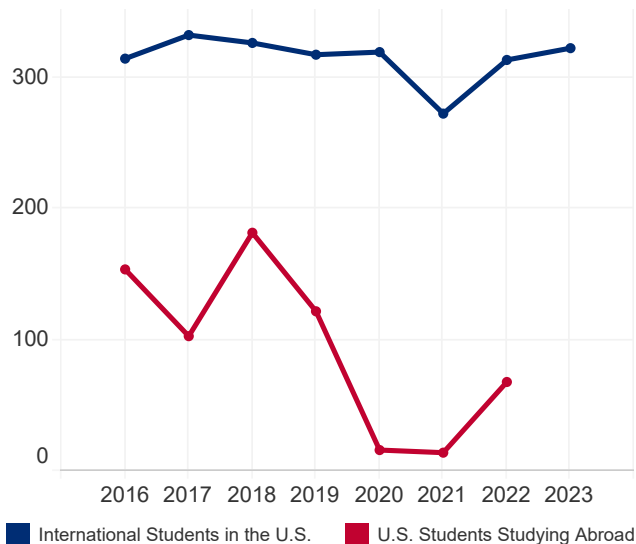

Student Mobility Facts and Figures 2023

Lithuania

2,655,755

Total Population¹

9.9%

Population Aged
15-24¹

122

International Student
Place of Origin
Ranking, 2022/23

83

U.S. Study Abroad
Destination Ranking,
2021/22

\$16,000,000

International Student
Economic Impact,
2022²

STUDENT MOBILITY TOTALS

| Year | International Students | U.S. Study Abroad |
|---------|------------------------|-------------------|
| 2022/23 | 323 | N/A |
| 2021/22 | 314 | 68 |
| 2020/21 | 273 | 14 |
| 2019/20 | 320 | 16 |
| 2018/19 | 318 | 122 |
| 2017/18 | 327 | 182 |
| 2016/17 | 333 | 103 |
| 2015/16 | 315 | 154 |

2015/16-2022/23

INTERNATIONAL STUDENTS BY ACADEMIC LEVEL

| Academic Level | 2021/22 | 2022/23 | Total | Change |
|----------------|---------|---------|-------|--------|
| Undergraduate | 179 | 172 | 53.3% | -3.9% |
| Graduate | 83 | 72 | 22.3% | -13.3% |
| Non-Degree | 11 | 18 | 5.6% | 63.6% |
| OPT | 41 | 61 | 18.9% | 48.8% |