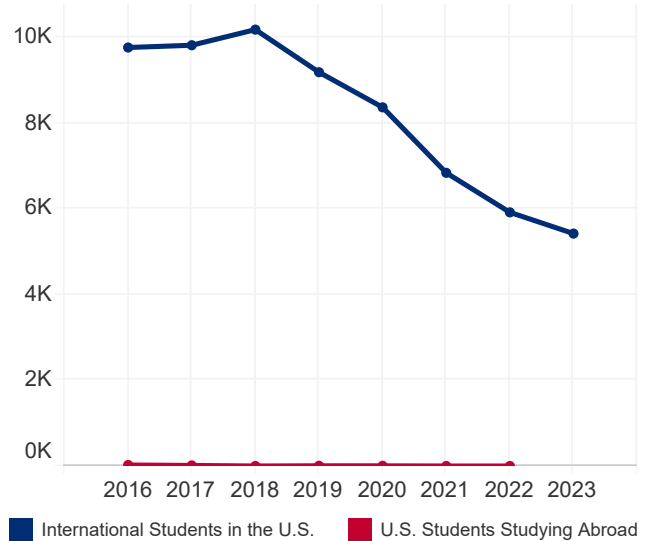

Student Mobility Facts and Figures 2023

Kuwait

3,103,580

Total Population¹

15.0%

Population Aged
15-24¹

26

International Student
Place of Origin
Ranking, 2022/23

N/A

U.S. Study Abroad
Destination Ranking,
2021/22

N/A

International Student
Economic Impact,
2022²

STUDENT MOBILITY TOTALS

| Year | International Students | U.S. Study Abroad |
|---------|------------------------|-------------------|
| 2022/23 | 5,427 | N/A |
| 2021/22 | 5,923 | 0 |
| 2020/21 | 6,846 | 0 |
| 2019/20 | 8,375 | 4 |
| 2018/19 | 9,195 | 5 |
| 2017/18 | 10,190 | 0 |
| 2016/17 | 9,825 | 13 |
| 2015/16 | 9,772 | 23 |

2015/16-2022/23

INTERNATIONAL STUDENTS BY ACADEMIC LEVEL

| Academic Level | 2021/22 | 2022/23 | Total | Change |
|----------------|---------|---------|-------|--------|
| Undergraduate | 4,037 | 3,616 | 66.6% | -10.4% |
| Graduate | 956 | 1,004 | 18.5% | 5.0% |
| Non-Degree | 705 | 550 | 10.1% | -22.0% |
| OPT | 225 | 257 | 4.7% | 14.2% |