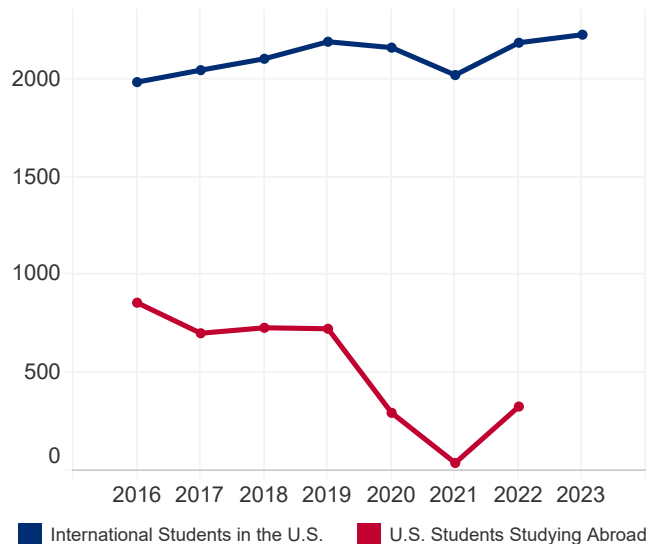

Student Mobility Facts and Figures 2023

Honduras

9,571,352

Total Population¹

20.3%

Population Aged 15-24¹

51

International Student Place of Origin Ranking, 2022/23

50

U.S. Study Abroad Destination Ranking, 2021/22

\$75,000,000

International Student Economic Impact, 2022²

STUDENT MOBILITY TOTALS

| Year | International Students | U.S. Study Abroad |
|---------|------------------------|-------------------|
| 2022/23 | 2,227 | N/A |
| 2021/22 | 2,186 | 329 |
| 2020/21 | 2,021 | 41 |
| 2019/20 | 2,161 | 297 |
| 2018/19 | 2,191 | 726 |
| 2017/18 | 2,104 | 731 |
| 2016/17 | 2,046 | 703 |
| 2015/16 | 1,985 | 859 |

2015/16-2022/23

INTERNATIONAL STUDENTS BY ACADEMIC LEVEL

| Academic Level | 2021/22 | 2022/23 | Total | Change |
|----------------|---------|---------|-------|--------|
| Undergraduate | 1,323 | 1,301 | 58.4% | -1.7% |
| Graduate | 501 | 535 | 24.0% | 6.8% |
| Non-Degree | 65 | 81 | 3.6% | 24.6% |
| OPT | 297 | 310 | 13.9% | 4.4% |