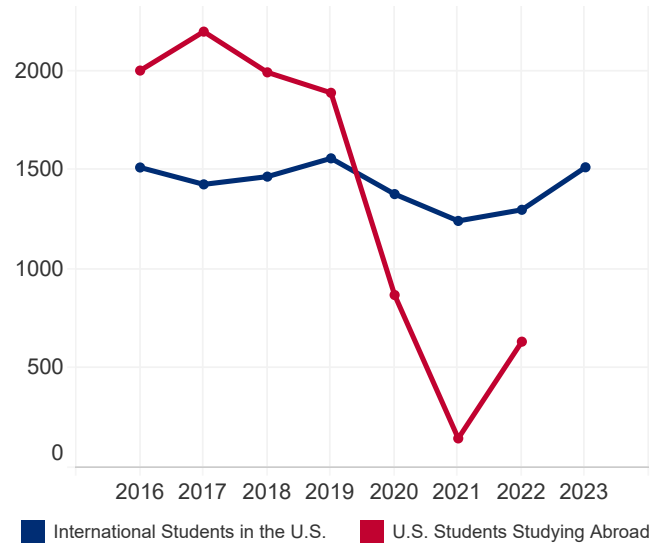

Student Mobility Facts and Figures 2023

Dominican Republic

10,790,744
Total Population¹

17.6%
Population Aged
15-24¹

63
International Student
Place of Origin
Ranking, 2022/23

38
U.S. Study Abroad
Destination Ranking,
2021/22

\$68,000,000
International Student
Economic Impact,
2022²

STUDENT MOBILITY TOTALS

| Year | International Students | U.S. Study Abroad |
|---------|------------------------|-------------------|
| 2022/23 | 1,514 | N/A |
| 2021/22 | 1,300 | 636 |
| 2020/21 | 1,244 | 149 |
| 2019/20 | 1,379 | 871 |
| 2018/19 | 1,559 | 1,889 |
| 2017/18 | 1,467 | 1,992 |
| 2016/17 | 1,428 | 2,197 |
| 2015/16 | 1,513 | 2,001 |

2015/16-2022/23

INTERNATIONAL STUDENTS BY ACADEMIC LEVEL

| Academic Level | 2021/22 | 2022/23 | Total | Change |
|----------------|---------|---------|-------|--------|
| Undergraduate | 794 | 940 | 62.1% | 18.4% |
| Graduate | 298 | 329 | 21.7% | 10.4% |
| Non-Degree | 58 | 39 | 2.6% | -32.8% |
| OPT | 150 | 206 | 13.6% | 37.3% |