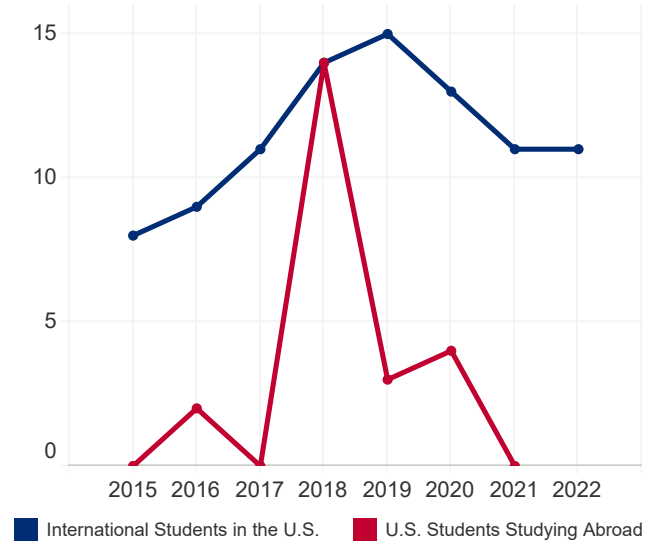

## Vanuatu

**308,043**

Total Population<sup>1</sup>

**20.0%**

Population Aged  
15-24<sup>1</sup>

**197**

International Student  
Place of Origin  
Ranking, 2021/22

**N/A**

U.S. Study Abroad  
Destination Ranking,  
2020/21

**N/A**

International Student  
Economic Impact,  
2021<sup>2</sup>

### STUDENT MOBILITY TOTALS

Year	International Students	U.S. Study Abroad
2021/22	11	N/A
2020/21	11	0
2019/20	13	4
2018/19	15	3
2017/18	14	14
2016/17	11	0
2015/16	9	2
2014/15	8	0

2014/15-2021/22

### INTERNATIONAL STUDENTS BY ACADEMIC LEVEL

Academic Level	2020/21	2021/22	Total	Change
Undergraduate	9	8	72.7%	-11.1%
Graduate	1	2	18.2%	100.0%
Non-Degree	0	0	0.0%	0.0%
OPT	1	1	9.1%	0.0%