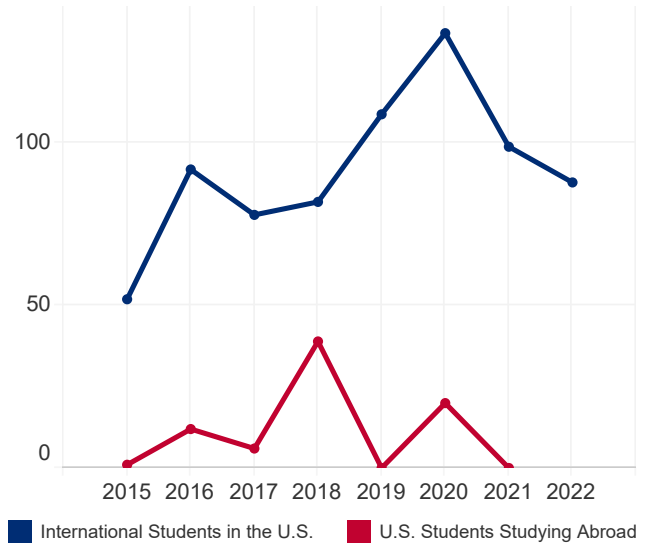

## Sint Maarten

**45,126**

Total Population<sup>1</sup>

**N/A**

Population Aged  
15-24<sup>1</sup>

**167**

International Student  
Place of Origin  
Ranking, 2021/22

**N/A**

U.S. Study Abroad  
Destination Ranking,  
2020/21

**N/A**

International Student  
Economic Impact,  
2021<sup>2</sup>

### STUDENT MOBILITY TOTALS

Year	International Students	U.S. Study Abroad
2021/22	88	N/A
2020/21	99	0
2019/20	134	20
2018/19	109	0
2017/18	82	39
2016/17	78	6
2015/16	92	12
2014/15	52	1

2014/15-2021/22

### INTERNATIONAL STUDENTS BY ACADEMIC LEVEL

Academic Level	2020/21	2021/22	Total	Change
Undergraduate	86	73	83.0%	-15.1%
Graduate	13	4	4.5%	-69.2%
Non-Degree	0	0	0.0%	0.0%
OPT	0	11	12.5%	N/A