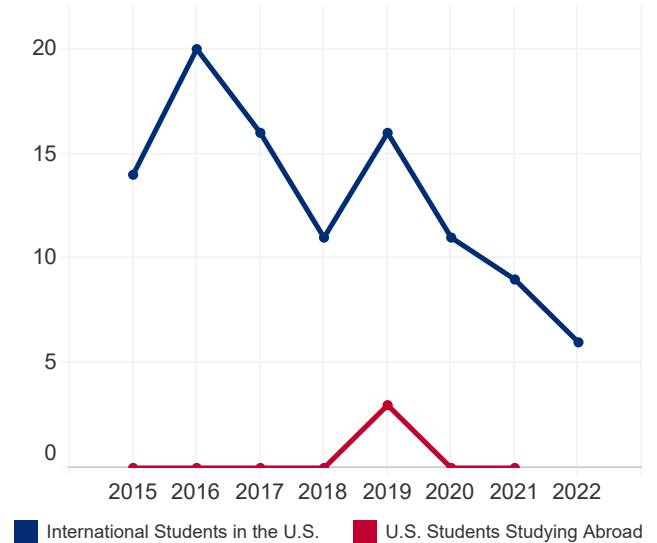

Student Mobility Facts and Figures 2022

Seychelles

97,017

Total Population¹

12.4%

Population Aged
15-24¹

N/A

International Student
Place of Origin
Ranking, 2021/22

N/A

U.S. Study Abroad
Destination Ranking,
2020/21

N/A

International Student
Economic Impact,
2021²

STUDENT MOBILITY TOTALS

Year	International Students	U.S. Study Abroad
2021/22	6	N/A
2020/21	9	0
2019/20	11	0
2018/19	16	3
2017/18	11	0
2016/17	16	0
2015/16	20	0
2014/15	14	0

2014/15-2021/22

INTERNATIONAL STUDENTS BY ACADEMIC LEVEL

Academic Level	2020/21	2021/22	Total	Change
Undergraduate	4	2	33.3%	-50.0%
Graduate	4	2	33.3%	-50.0%
Non-Degree	0	0	0.0%	0.0%
OPT	1	2	33.3%	100.0%