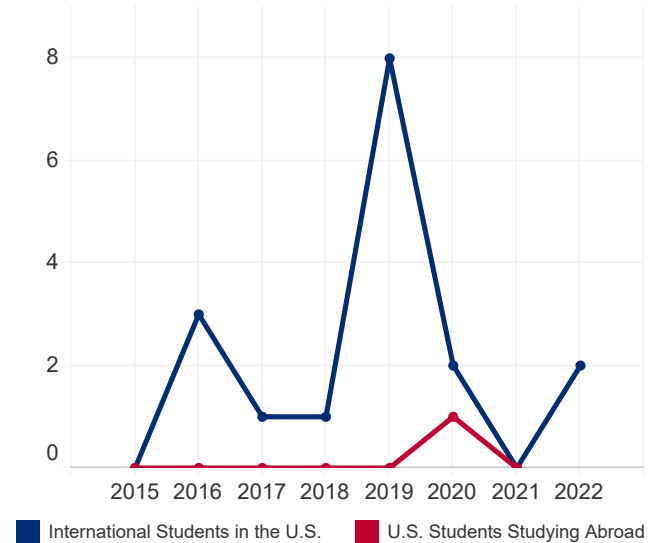

Saint Helena

7,925

Total Population¹

11.7%

Population Aged
15-24¹

N/A

International Student
Place of Origin
Ranking, 2021/22

N/A

U.S. Study Abroad
Destination Ranking,
2020/21

N/A

International Student
Economic Impact,
2021²

STUDENT MOBILITY TOTALS

2014/15-2021/22

Year	International Students	U.S. Study Abroad
2021/22	2	N/A
2020/21	0	0
2019/20	2	1
2018/19	8	0
2017/18	1	0
2016/17	1	0
2015/16	3	0
2014/15	0	0

INTERNATIONAL STUDENTS BY ACADEMIC LEVEL

Academic Level	2020/21	2021/22	Total	Change
Undergraduate	0	0	0.0%	0.0%
Graduate	0	0	0.0%	0.0%
Non-Degree	0	0	0.0%	0.0%
OPT	0	2	100.0%	0.0%

STUDENT VISAS ISSUED

Visa	Change 2020-2021 ³
F	N/A
J	N/A
M	N/A