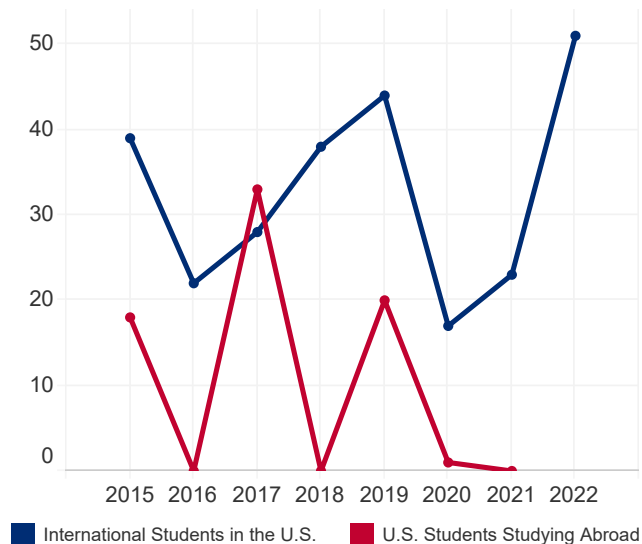

Micronesia, Federated States of

101,009

Total Population¹

18.6%

Population Aged 15-24¹

179

International Student Place of Origin Ranking, 2021/22

N/A

U.S. Study Abroad Destination Ranking, 2020/21

N/A

International Student Economic Impact, 2021²

STUDENT MOBILITY TOTALS

Year	International Students	U.S. Study Abroad
2021/22	51	N/A
2020/21	23	0
2019/20	17	1
2018/19	44	20
2017/18	38	0
2016/17	28	33
2015/16	22	0
2014/15	39	18

2014/15-2021/22

INTERNATIONAL STUDENTS BY ACADEMIC LEVEL

Academic Level	2020/21	2021/22	Total	Change
Undergraduate	20	40	78.4%	100.0%
Graduate	3	8	15.7%	166.7%
Non-Degree	0	0	0.0%	0.0%
OPT	0	3	5.9%	N/A

STUDENT VISAS ISSUED