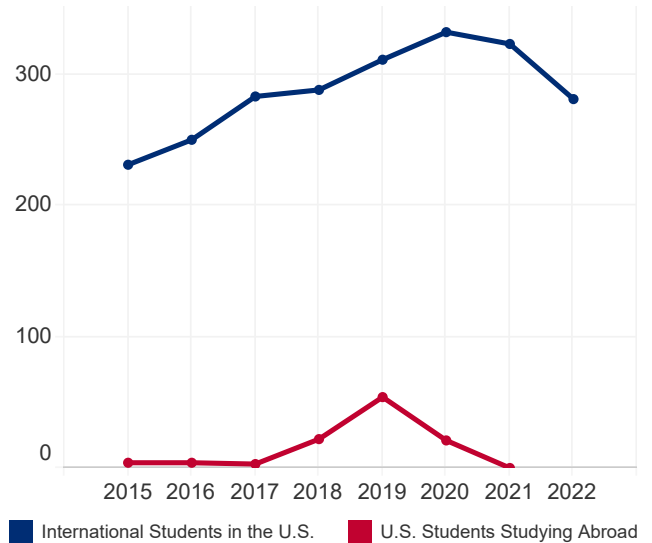

Mauritius

1,308,222

Total Population¹

14.1%

Population Aged
15-24¹

125

International Student
Place of Origin
Ranking, 2021/22

N/A

U.S. Study Abroad
Destination Ranking,
2020/21

N/A

International Student
Economic Impact,
2021²

STUDENT MOBILITY TOTALS

Year	International Students	U.S. Study Abroad
2021/22	281	N/A
2020/21	323	0
2019/20	332	21
2018/19	311	54
2017/18	288	22
2016/17	283	3
2015/16	250	4
2014/15	231	4

2014/15-2021/22

INTERNATIONAL STUDENTS BY ACADEMIC LEVEL

Academic Level	2020/21	2021/22	Total	Change
Undergraduate	175	144	51.2%	-17.7%
Graduate	78	71	25.3%	-9.0%
Non-Degree	2	2	0.7%	0.0%
OPT	68	64	22.8%	-5.9%