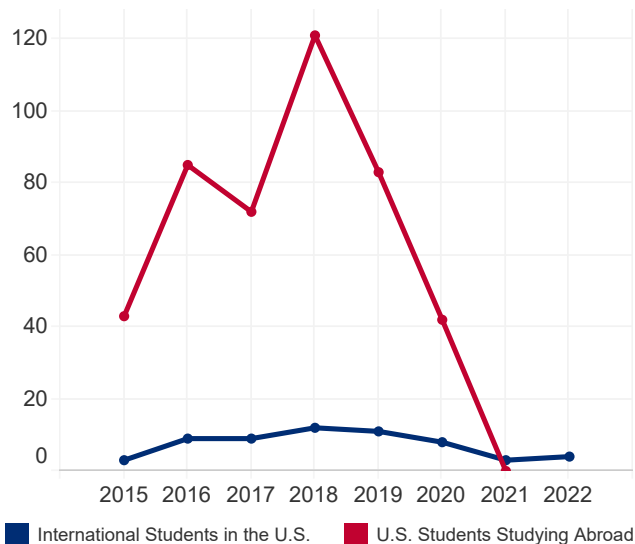

Student Mobility Facts and Figures 2022

Martinique

375,265

Total Population¹

N/A

Population Aged
15-24¹

N/A

International Student
Place of Origin
Ranking, 2021/22

N/A

U.S. Study Abroad
Destination Ranking,
2020/21

N/A

International Student
Economic Impact,
2021²

STUDENT MOBILITY TOTALS

Year	International Students	U.S. Study Abroad
2021/22	4	N/A
2020/21	3	0
2019/20	8	42
2018/19	11	83
2017/18	12	121
2016/17	9	72
2015/16	9	85
2014/15	3	43

2014/15-2021/22

INTERNATIONAL STUDENTS BY ACADEMIC LEVEL

Academic Level	2020/21	2021/22	Total	Change
Undergraduate	2	2	50.0%	0.0%
Graduate	1	1	25.0%	0.0%
Non-Degree	0	1	25.0%	N/A
OPT	0	0	0.0%	0.0%

STUDENT VISAS ISSUED