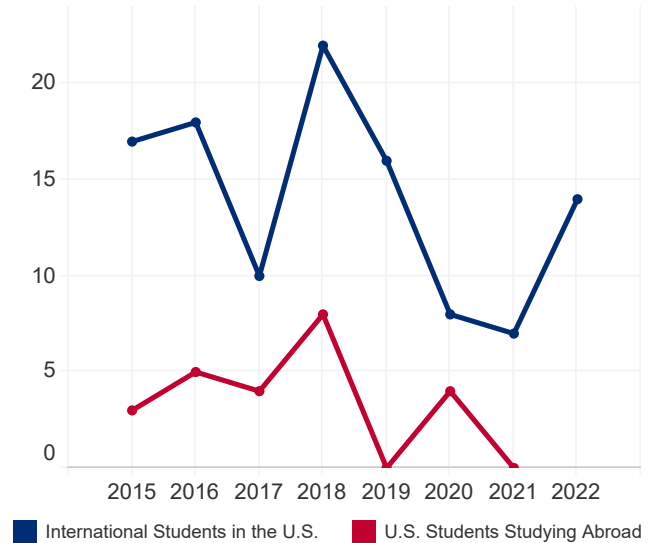

Marshall Islands, Republic of the

79,906

Total Population¹

19.1%

Population Aged 15-24¹

194

International Student Place of Origin Ranking, 2021/22

N/A

U.S. Study Abroad Destination Ranking, 2020/21

N/A

International Student Economic Impact, 2021²

STUDENT MOBILITY TOTALS

2014/15-2021/22

Year	International Students	U.S. Study Abroad
2021/22	14	N/A
2020/21	7	0
2019/20	8	4
2018/19	16	0
2017/18	22	8
2016/17	10	4
2015/16	18	5
2014/15	17	3

INTERNATIONAL STUDENTS BY ACADEMIC LEVEL

Academic Level	2020/21	2021/22	Total	Change
Undergraduate	6	14	100.0%	133.3%
Graduate	1	0	0.0%	-100.0%
Non-Degree	0	0	0.0%	0.0%
OPT	0	0	0.0%	0.0%

STUDENT VISAS ISSUED