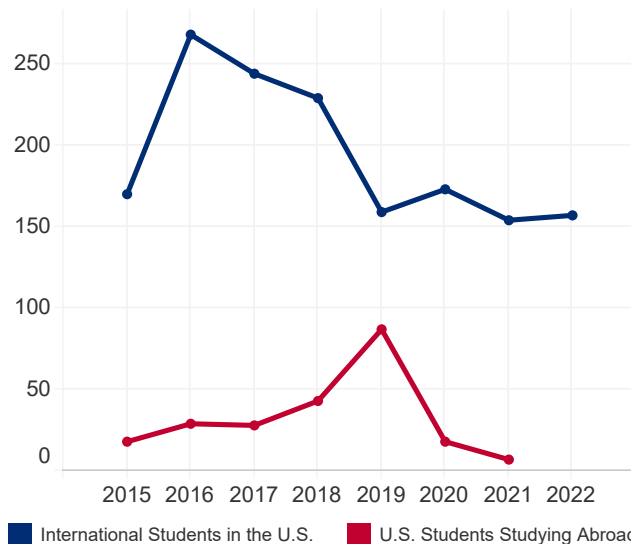

Student Mobility Facts and Figures 2022

Kosovo

1,952,701

Total Population¹

17.0%

Population Aged
15-24¹

151

International Student
Place of Origin
Ranking, 2021/22

N/A

U.S. Study Abroad
Destination Ranking,
2020/21

N/A

International Student
Economic Impact,
2021²

STUDENT MOBILITY TOTALS

Year	International Students	U.S. Study Abroad
2021/22	157	N/A
2020/21	154	7
2019/20	173	18
2018/19	159	87
2017/18	229	43
2016/17	244	28
2015/16	268	29
2014/15	170	18

2014/15-2021/22

INTERNATIONAL STUDENTS BY ACADEMIC LEVEL

Academic Level	2020/21	2021/22	Total	Change
Undergraduate	69	73	46.5%	5.8%
Graduate	55	59	37.6%	7.3%
Non-Degree	3	6	3.8%	100.0%
OPT	27	19	12.1%	-29.6%