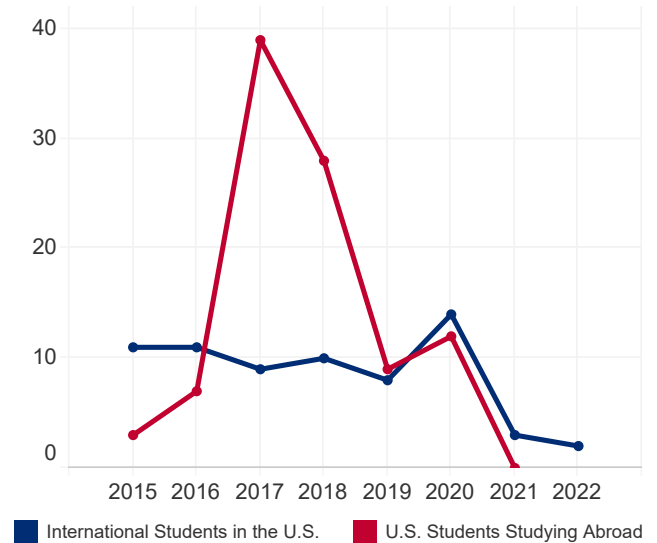

## Guadeloupe

**400,124**

Total Population<sup>1</sup>

**N/A**

Population Aged  
15-24<sup>1</sup>

**N/A**

International Student  
Place of Origin  
Ranking, 2021/22

**N/A**

U.S. Study Abroad  
Destination Ranking,  
2020/21

**N/A**

International Student  
Economic Impact,  
2021<sup>2</sup>

### STUDENT MOBILITY TOTALS

Year	International Students	U.S. Study Abroad
2021/22	2	N/A
2020/21	3	0
2019/20	14	12
2018/19	8	9
2017/18	10	28
2016/17	9	39
2015/16	11	7
2014/15	11	3

2014/15-2021/22