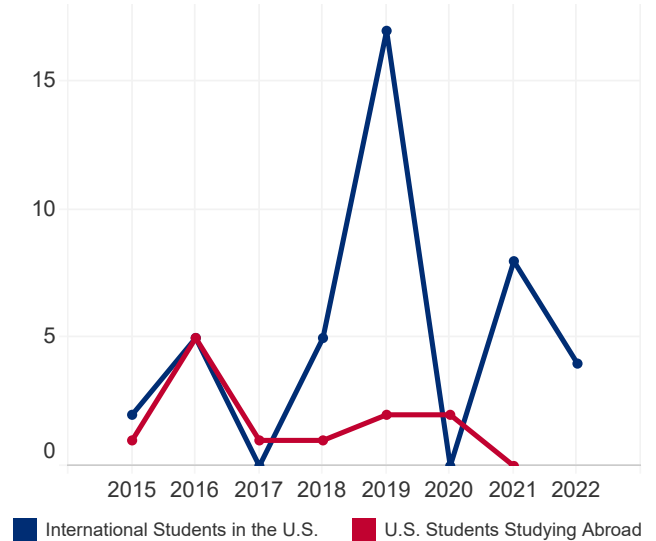

Cook Islands

8,128

Total Population¹

13.9%

Population Aged 15-24¹

N/A

International Student Place of Origin Ranking, 2021/22

N/A

U.S. Study Abroad Destination Ranking, 2020/21

N/A

International Student Economic Impact, 2021²

STUDENT MOBILITY TOTALS

Year	International Students	U.S. Study Abroad
2021/22	4	N/A
2020/21	8	0
2019/20	0	2
2018/19	17	2
2017/18	5	1
2016/17	0	1
2015/16	5	5
2014/15	2	1

2014/15-2021/22

INTERNATIONAL STUDENTS BY ACADEMIC LEVEL

Academic Level	2020/21	2021/22	Total	Change
Undergraduate	8	1	25.0%	-87.5%
Graduate	0	2	50.0%	N/A
Non-Degree	0	0	0.0%	0.0%
OPT	0	1	25.0%	N/A

STUDENT VISAS ISSUED